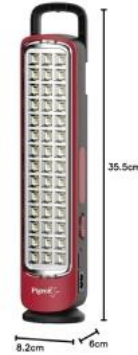

SMARA
CURATIONS
Crafting Memories

Emergency Lamp PIGEON Capella - 1600 Mah

Brand	Pigeon
Color	Red
Material	ABS Plastic
Power Source	Battery Powered
Dimensions	8.2L x 6W x 35.5H cm
Voltage	220 V
Weight	500 g
Mounting Type	Tabletop Mount
Battery Life	24 hr
Included Components	Capella LED Rechargeable Emergency Lamp, Power Cable and Instruction Manual