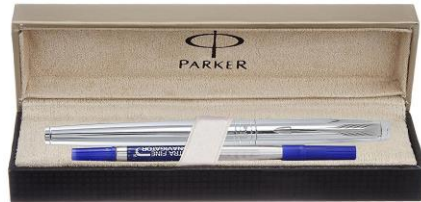

SMARA
CURATIONS
Crafting Memories

Pen PARKER Roller Ball Aster Shiny Chrome - CT

Brand	Parker
Material	Metal
Color	Shiny Chrome
Series	Aster
Ink Color	Blue
Pen Type	Roller Ball Point
Trim	Chrome Trim (CT)
Package	1 Pcs