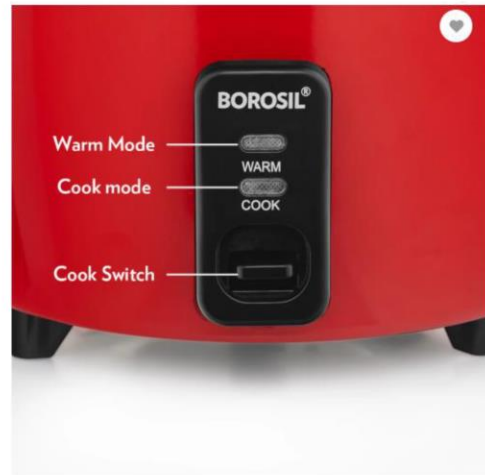

## **Electric Rice Cooker BOROSIL Pronto Dual - 1.8 L**

2 Large 1.8 L cooking pot allows cooking 4-20 cups of rice with cup marking

- Cook and keep warm function with indicator display
- Spillover prevention vent
- Automatic thermal cutoff
- Press button locking system to close lid
- Detachable power cord for convenient storage
- Steamer provided for easy steaming
- Aesthetically designed decorative and strong body
- 2 year warranty on Borosil pronto Dual 1.8 L electric rice cooker