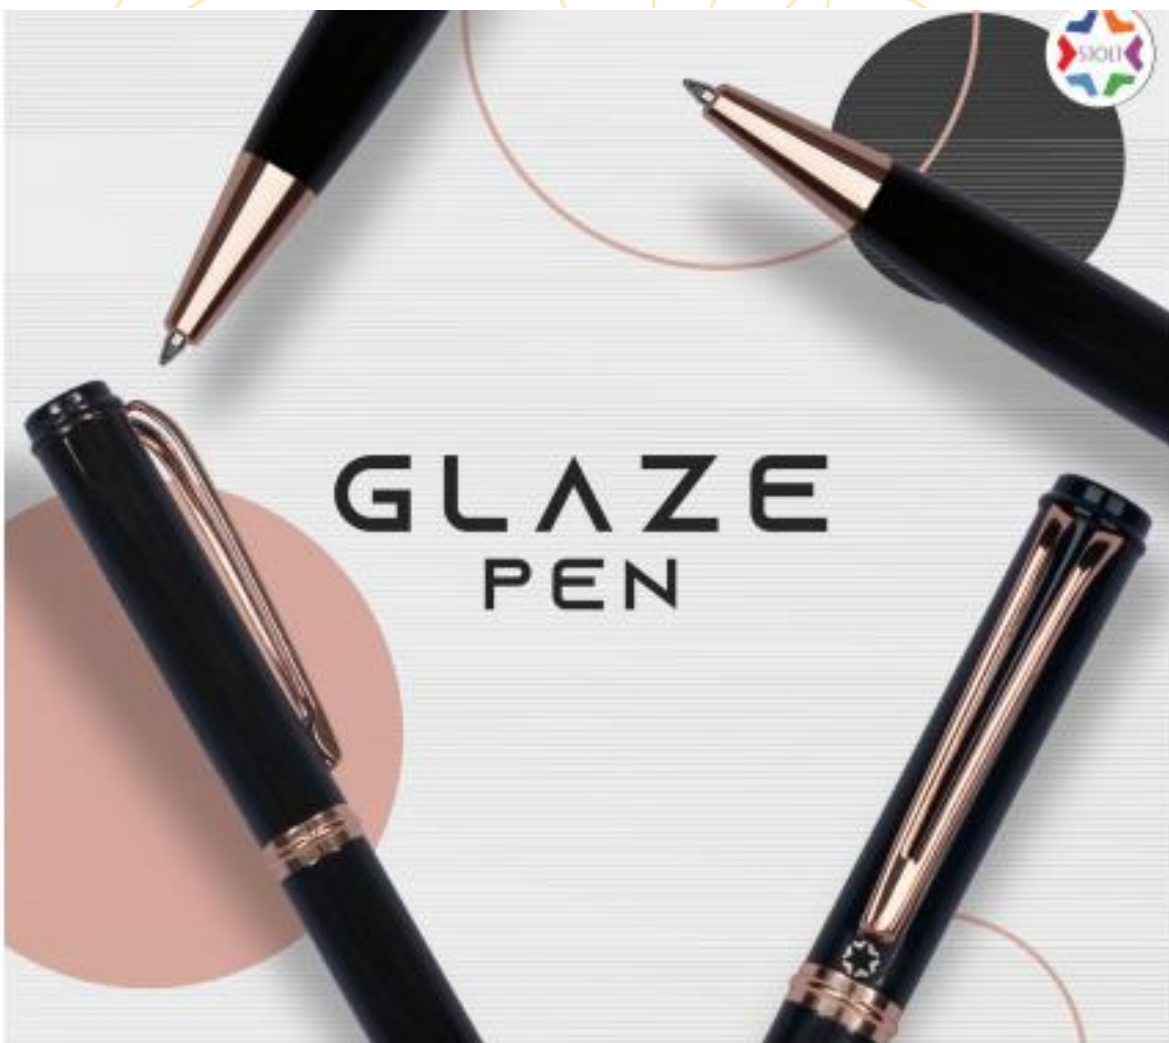

SMARA
CURATIONS
Crafting Memories

GLAZE PEN

10 MM

130 MM

0.7MM PARKER REFILL
(BLUE COLOR)

Metallic color
Glossy Finish

Twist action
Mechanism

Metal Body

0.7mm Tip

Unique Shaped
sliding Grip

Rose gold
Accessories

SKU ID:
Glaze - 01

Scan QR Code
To Download
Brocher

www.stolt.in

MRP:
₹ 195.00/-

MADE IN
India