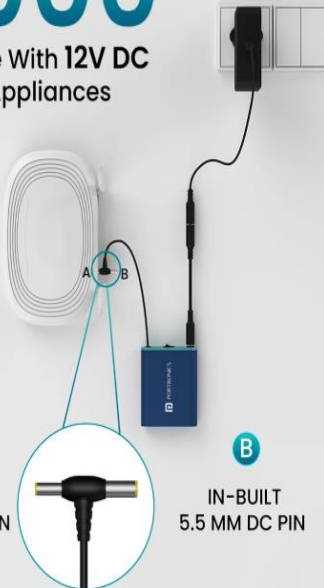

SMARA
CURATIONS
Crafting Memories

PORTRONICS

POWER PLUS

Mini UPS for
WiFi Router

MSP ₹ 2,999/-

POR 1601(Blue)

(Quick & Easy Installation)

-  Unplug the Power Adapter from the WiFi Router
-  Connect the Power Adapter to (IN) of Power Plus
-  Connect the (OUT) of Power Plus to your WiFi Router

2000

mAh Capacity

Suitable With 12V DC Based Appliances

A

IN-BUILT
2.1 MM DC PIN

B

IN-BUILT
5.5 MM DC PIN

A Best Experience for your Work From Home,
E-Learning, Entertainments - Zero Lag in Internet