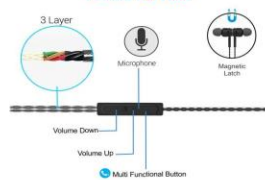

SMARA
CURATIONS
Crafting Memories

Portronics

Conch Gama

In-Ear Earphones

AMAZING SOUND CLARITY WITH PLEASANT COMFORT ON WEARING!

"Conch Gama takes you inside your own world of Music"

Portronics Conch Gama is an in-ear earphone which gives you great sound clarity, pleasant comfort on wearing and convenient call control. Conch Gama takes you inside your own world of Music, far-away from surrounding noise. Conch Gama In-ear earphones, category also known as In-Ear Monitors (IEMs), noise isolation and fit-security that is suitable for wearing even while moving around for long hours. Its good fit and a tight seal are very important for a great sound quality. In addition to great sound quality, Conch Gama offers super construction quality, lightweight design, Magnetic Latch for convenience which is better than many even the more expensive competing models.

Wide Compatibility

3-Layers Reduce Cross-Talk & Reduce Noise Levels

Superior Sound Quality

TECHNICALS	Model	: Conch Gama
	Product Code	: POR 1025, POR 1070
	Available Colours	: Black, Red
	Driver Unit	: Ø10.0mm
	Impedance	: 16Ω
	Frequency Range	: 20Hz-20kHz
	Rated Power	: 2mW
	Max. Power	: 3mW
	Cable	: 1.2m
	Plug	: Ø3.5mm
	Channel Balance	: -5dB
MIC Driver	: 4.0*1.5mm	