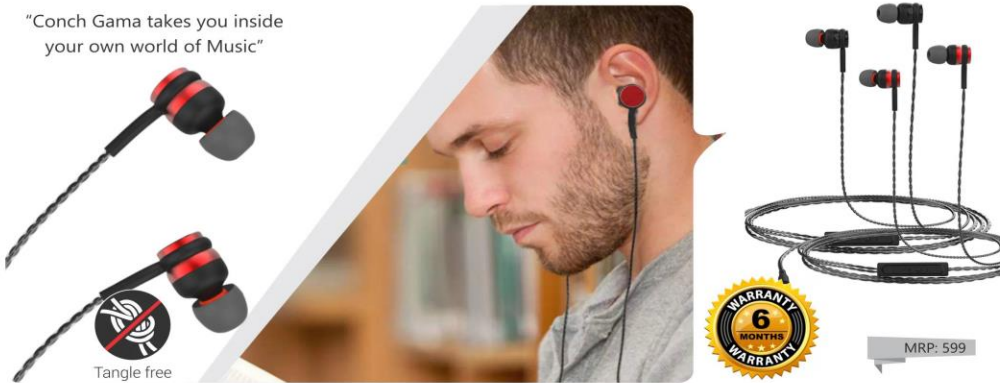

SMARA
CURATIONS
Crafting Memories

Portronics

Conch Gama

In-Ear Earphones

AMAZING SOUND CLARITY WITH PLEASANT COMFORT ON WEARING!

"Conch Gama takes you inside your own world of Music"

Portronics Conch Gama is an in-ear earphone which gives you great sound clarity, pleasant comfort on wearing and convenient call control. Conch Gama takes you inside your own world of Music, far-away from surrounding noise. Conch Gama In-ear earphones, category also known as In-Ear Monitors (IEMs), noise isolation and fit-security that is suitable for wearing even while moving around for long hours. Its good fit and a tight seal are very important for a great sound quality. In addition to great sound quality, Conch Gama offers super construction quality, lightweight design, Magnetic Latch for convenience which is better than many even the more expensive competing models.

Wide Compatibility

3-Layers Reduce Cross-Talk & Reduce Noise Levels

Superior Sound Quality

TECHNICALS	Model	: Conch Gama
	Product Code	: POR 1025, POR 1070
	Available Colours	: Black, Red
	Driver Unit	: Ø10.0mm
	Impedance	: 16Ω
	Frequency Range	: 20Hz-20kHz
	Rated Power	: 2mW
	Max. Power	: 3mW
	Cable	: 1.2m
	Plug	: Ø3.5mm
	Channel Balance	: -5dB
MIC Driver	: 4.0*1.5mm	

Comfortable & Ergonomic Design

In-Ear Earphones

Package Contents
Conch Gama

www.portronics.com